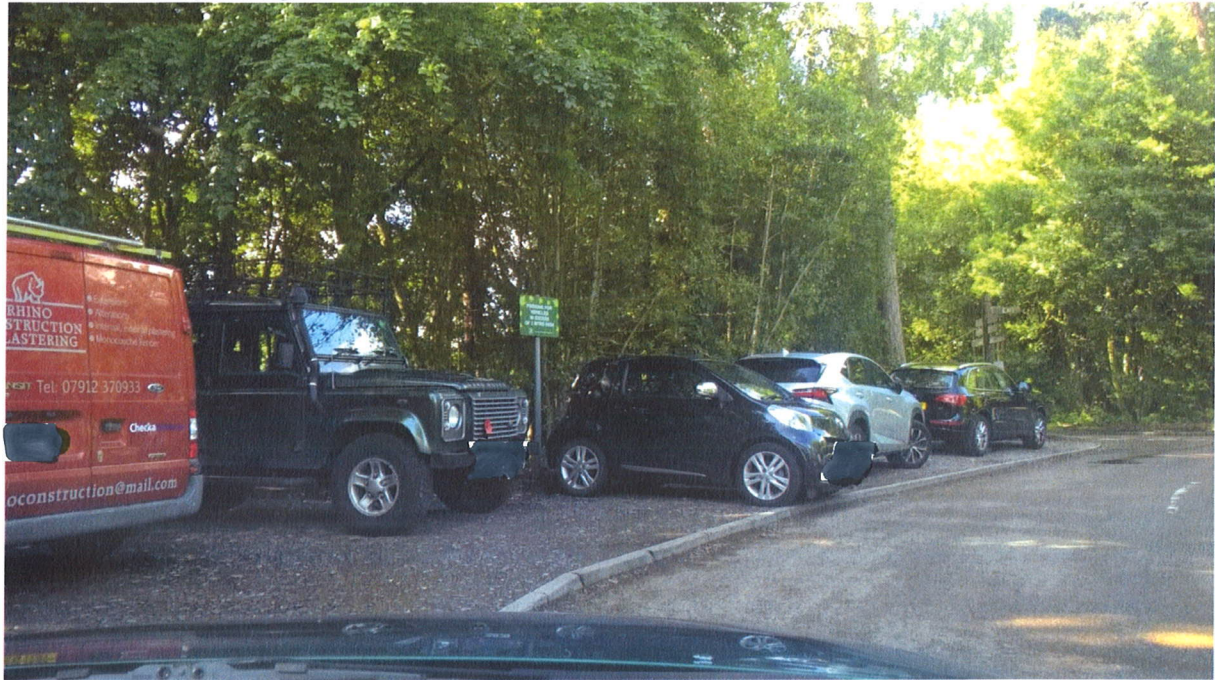

Frimley Lodge Park – Parking Congestion Saturday 2 July 2016 – 9.00am

Photo 1: Main Car Park - Abuse of Staff Permit Bays

Photo 2: Main Car Park – Double Parking

Photo 3: Parking for Hightsided Vehicles – Abuse of area

Photo 4: Parked just before 90° blind bend.

Photo 5: Parking in and opposite a Passing Space

Photo 6: Emergency Access Gate to 3G Pitch

Photo 7: Access Road Just Passed Emergency Access gate for 3G Pitch

Photo 8: Parking in Passing Space

Photo 9: Parking opposite mini roundabout

Photo 10: Parking in Place on route to Mini Railway.

This page is intentionally left blank

Frimley Lodge Park - Parking

- █ parking areas
- █ buildings
- █ public access
- █ council access
- █ height barriers
- █ security barriers