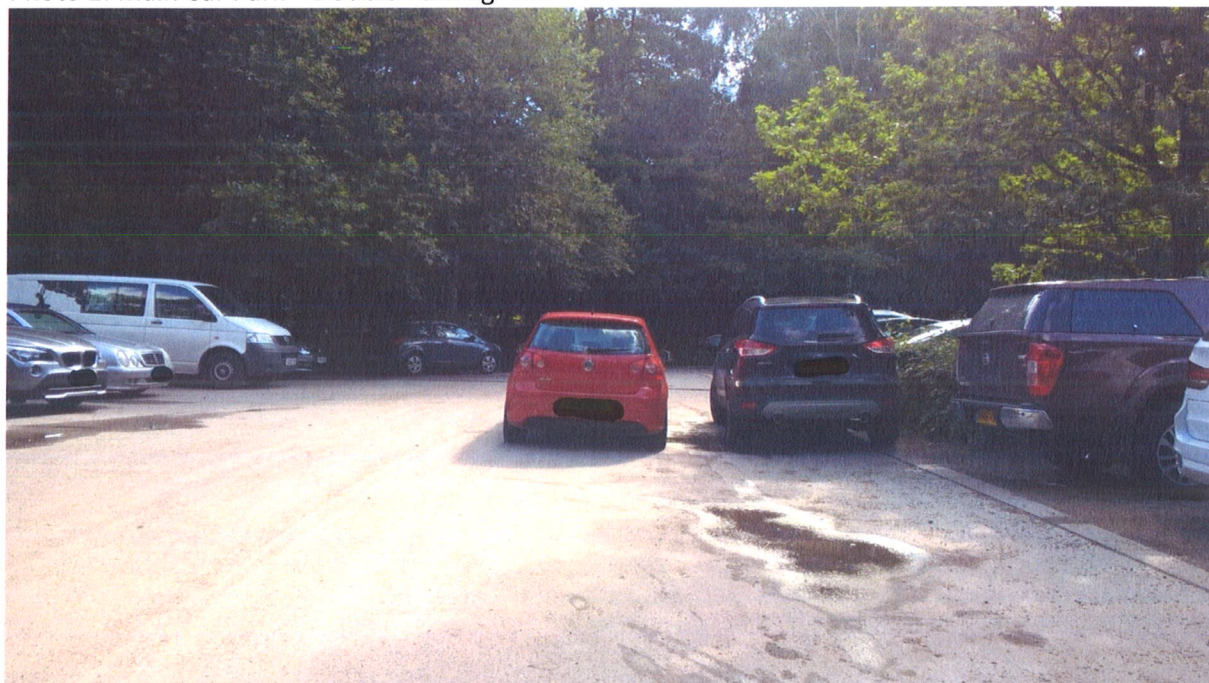

Frimley Lodge Park – Parking Congestion Saturday 2 July 2016 – 9.00am

Photo 1: Main Car Park - Abuse of Staff Permit Bays

Photo 2: Main Car Park – Double Parking

Photo 3: Parking for Hightsided Vehicles – Abuse of area

Photo 4: Parked just before 90° blind bend.

Photo 5: Parking in and opposite a Passing Space

Photo 6: Emergency Access Gate to 3G Pitch

Photo 7: Access Road Just Passed Emergency Access gate for 3G Pitch

Photo 8: Parking in Passing Space

Photo 9: Parking opposite mini roundabout

Photo 10: Parking in Place on route to Mini Railway.

This page is intentionally left blank

Frimley Lodge Park - Parking

- █ parking areas
- █ buildings
- █ public access
- █ council access
- █ height barriers
- █ security barriers